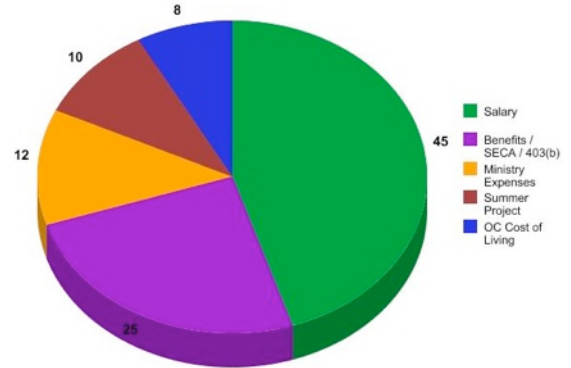

- > Our semester-schedule schools (CSU Long Beach, Cerritos College) have been in session for some time! Pray for a renewed sense of direction and passion in our student leaders as they grow closer to God and

serve out of that relationship.

- > Our quarter-schedule schools (UC Irvine, UC Riverside) are in full swing! Please pray that students would be able to start off strong and focused as they begin class and live out the

gospel among their friends and classmates.

> Pray that I would grow in the love and knowledge of God as I raise support!

Over the last two years I've had so many generous ministry partners and I want to thank you for your continued support! I am so grateful that the Lord has brought us together and seek to faithfully continue working to reach college students and ultimately the world for Christ with your gracious gifts.

Currently, I have raised **60%** of my support goal. My needs, as you can see in the graph, include both daily and ministry expenses. *Please prayerfully consider helping me return to campus fully funded.*

Monthly Support Breakdown